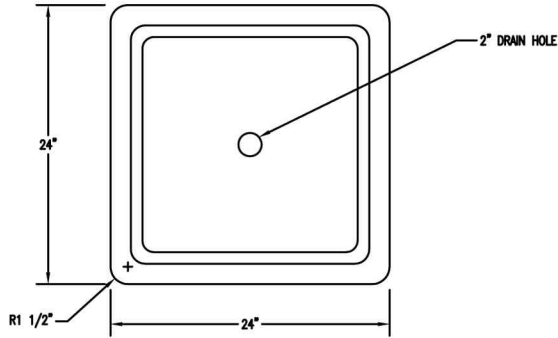

FURNITURE LEISURE INC

1.800.213.2401

www.FurnitureLeisure.com
www.PicnicFurniture.com
www.ParkTables.com

www.PoolFurnitureSupply.com
www.PicnicTableSupplier.com
www.UBrace.com

1 TOP VIEW
Scale: 1/8" = 1"

BOTTOM VIEW CONTAINER

SCALE: 1/8" = 1"

3 BOTTOM VIEW
Scale: 1/8" = 1"

2 FRONT VIEW
Scale: 1/8" = 1"

4 ELEVATION VIEW
Scale: 1/8" = 1"

5 SECTION VIEW
Scale: 1/8" = 1"

TF1030