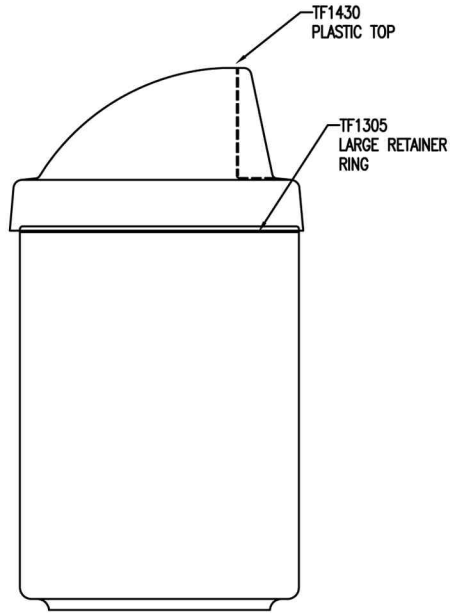

FURNITURE LEISURE INC

1.800.213.2401

www.FurnitureLeisure.com
www.PicnicFurniture.com
www.ParkTables.com

www.PoolFurnitureSupply.com
www.PicnicTableSupplier.com
www.UBrace.com

1 TOP VIEW
Scale: 1/8" = 1"

BOTTOM VIEW CONTAINER

SCALE: 1/8" = 1"

3 BOTTOM VIEW
Scale: 1/8" = 1"

2 FRONT VIEW
Scale: 1/8" = 1"

4 ELEVATION VIEW
Scale: 1/8" = 1"

5 SECTION VIEW
Scale: 1/8" = 1"

TF1030