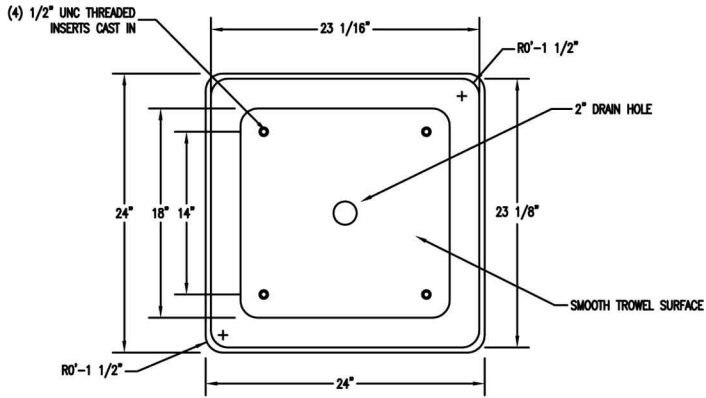

FURNITURE LEISURE INC

1.800.213.2401

www.FurnitureLeisure.com
www.PicnicFurniture.com
www.ParkTables.com

www.PoolFurnitureSupply.com
www.PicnicTableSupplier.com
www.UBrace.com

1 TOP VIEW
Scale: 1/8" = 1"

BOTTOM VIEW CONTAINER

SCALE: 1/8" = 1"

3 BOTTOM VIEW
Scale: 1/8" = 1"

2 FRONT VIEW
Scale: 1/8" = 1"

4 ELEVATION VIEW
Scale: 1/8" = 1"

5 SECTION VIEW
Scale: 1/8" = 1"

TF1030